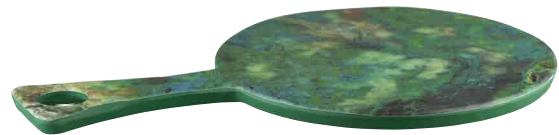

ROUND PADDLE BOARD

Parrot Wing

Item No.	460034
Diameter	250mm
Overall Length	395mm