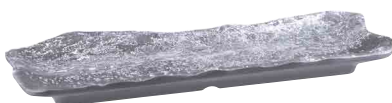

RECTANGULAR PLATTER

Weathered Onyx

Item No. **461040-ON**
Dimensions 400 x 280mm

OBLONG PLATE

Weathered Pewter

Item No. **461223-WP**

Dimensions 230 x 110mm

OBLONG PLATE