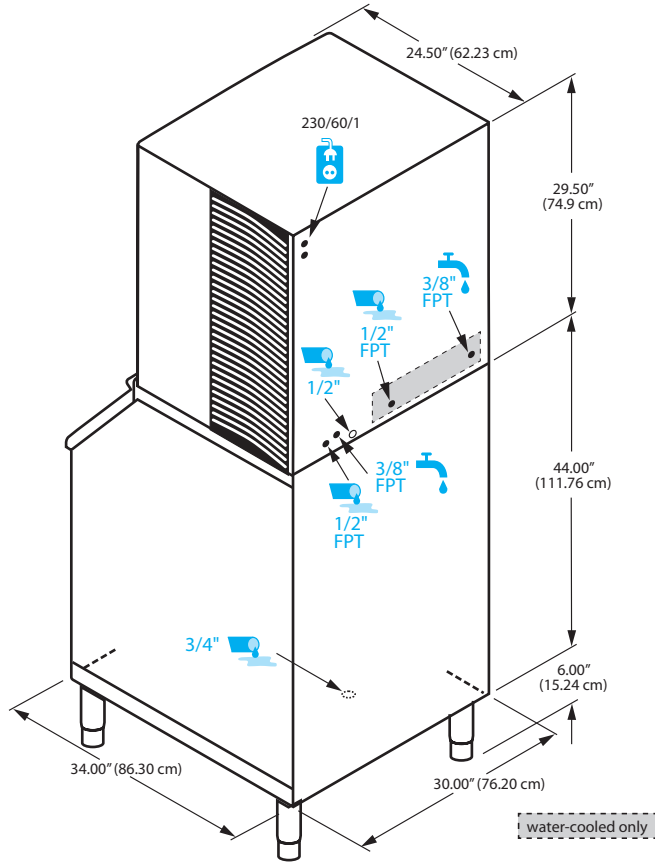

WARRANTY:

Ice Maker: 1 year Parts & Labor
 Evaporator: 5 year Parts
 Compressor: 5 year Parts

HALF KUBE

$\frac{3}{8}'' \times 1\frac{1}{8}'' \times \frac{7}{8}''$
 (.95 x 2.86 x 2.22 cm)

= 100%

KUBE

$\frac{7}{8}'' \times \frac{7}{8}'' \times \frac{7}{8}''$
 (2.22 x 2.22 x 2.22 cm)

			 			
			70°/50°F 21°/10°C	90°/70°F 32°/21°C	[kWh/ 100 lbs ice]	[gal/100 lbs ice]
KD-1000A			895 lbs	714 lbs	6.1	20.0
			406 kg	324 kg		
KY-1000A			897 lbs	714 lbs	6.1	20.0
			407 kg	324 kg		
KD-1000W			913 lbs	730 lbs	4.9	20.0
			414 kg	331 kg		
KY-1000W			913 lbs	730 lbs	4.9	20.0
			414 kg	331 kg		
KD-1000N			925 lbs	724 lbs	5.4	20.0
			420 kg	328 kg		
KY-1000N			930 lbs	770 lbs	5.4	20.0
			422 kg	349 kg		